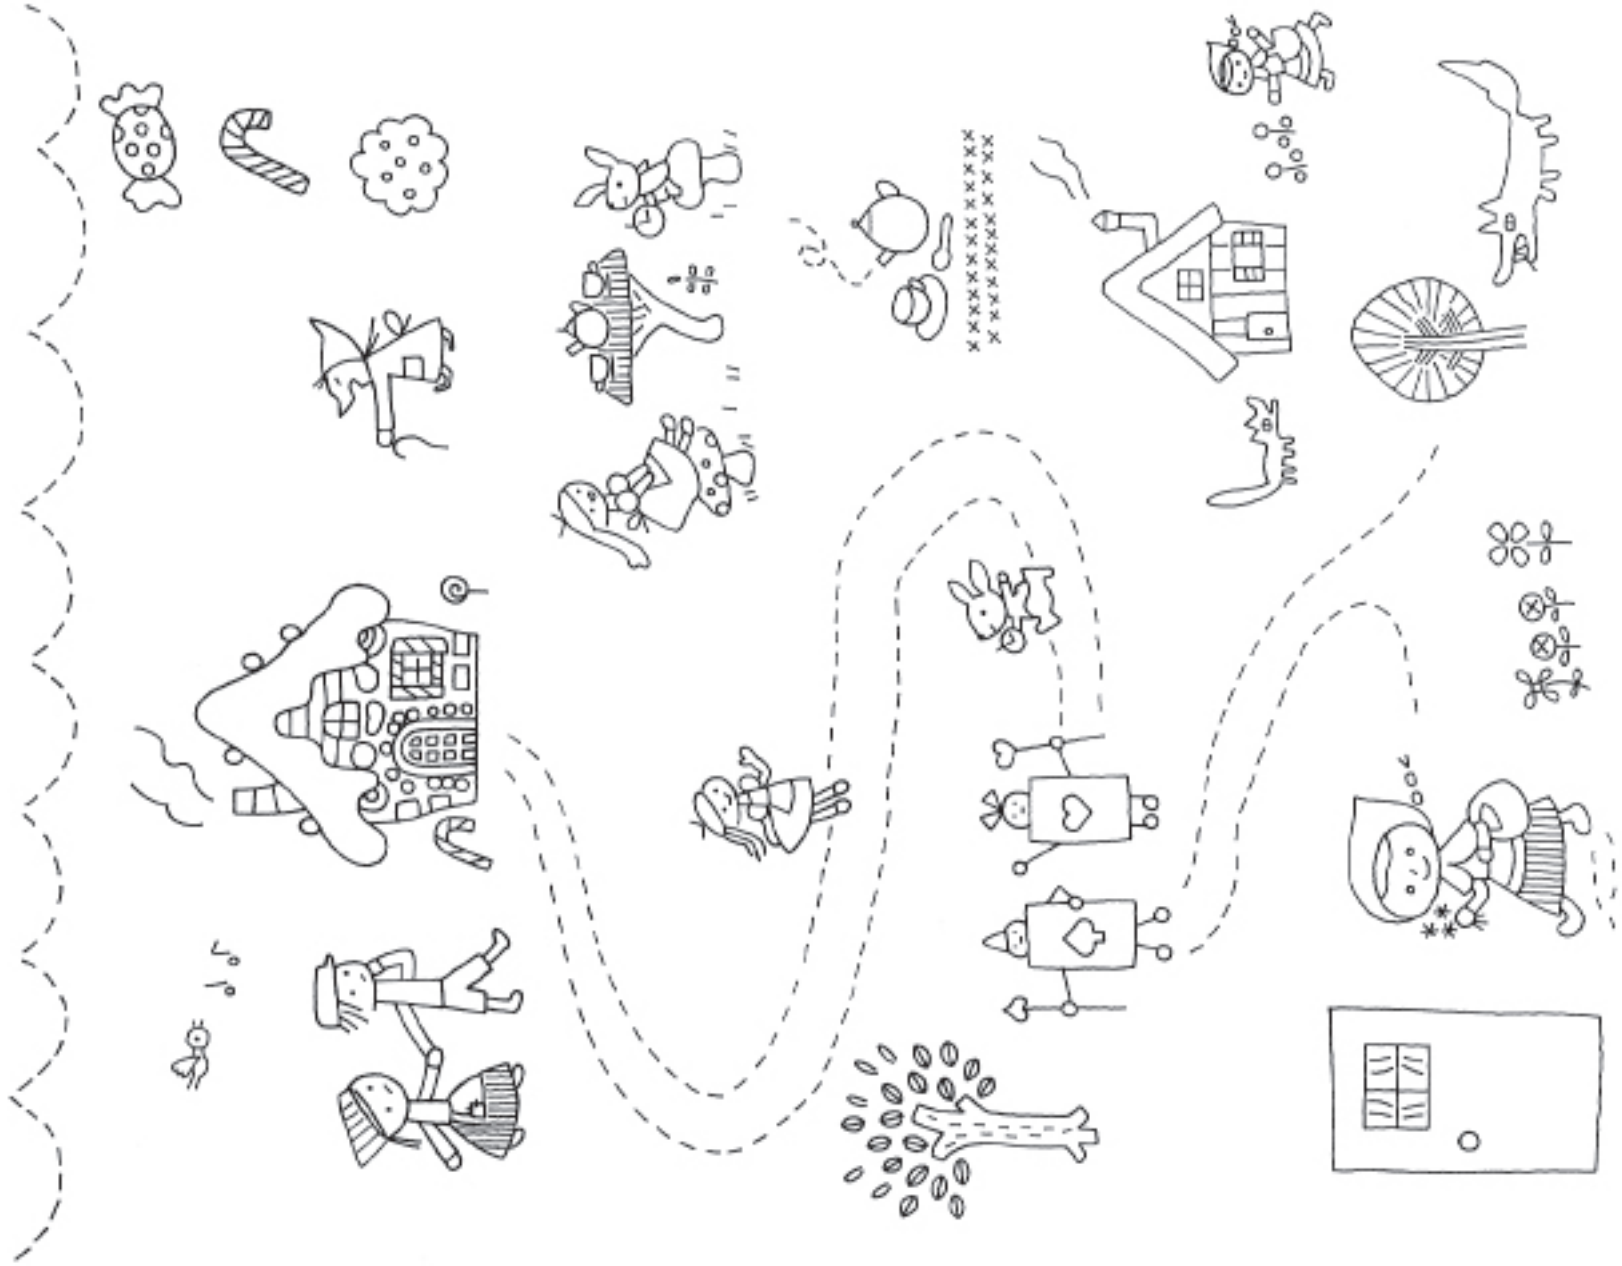

FAIRYTALE EMBROIDERY

Thank you for downloading this project from *Mollie Makes*. The copyright in this project belongs to our lovely designers and to Future Publishing Limited. We've worked hard to create projects for you to make and love, so please don't re-sell or distribute our work without permission from *Mollie Makes*. We don't mind if you make a copy for a friend but please respect everyone's hard work and do not make any part of this PDF available to others through your website or a third party website, or copy it multiple times without our permission. Please pass on this information if you make a copy for a friend. Copyright law protects creative work and unauthorised copying is illegal. We appreciate your help.